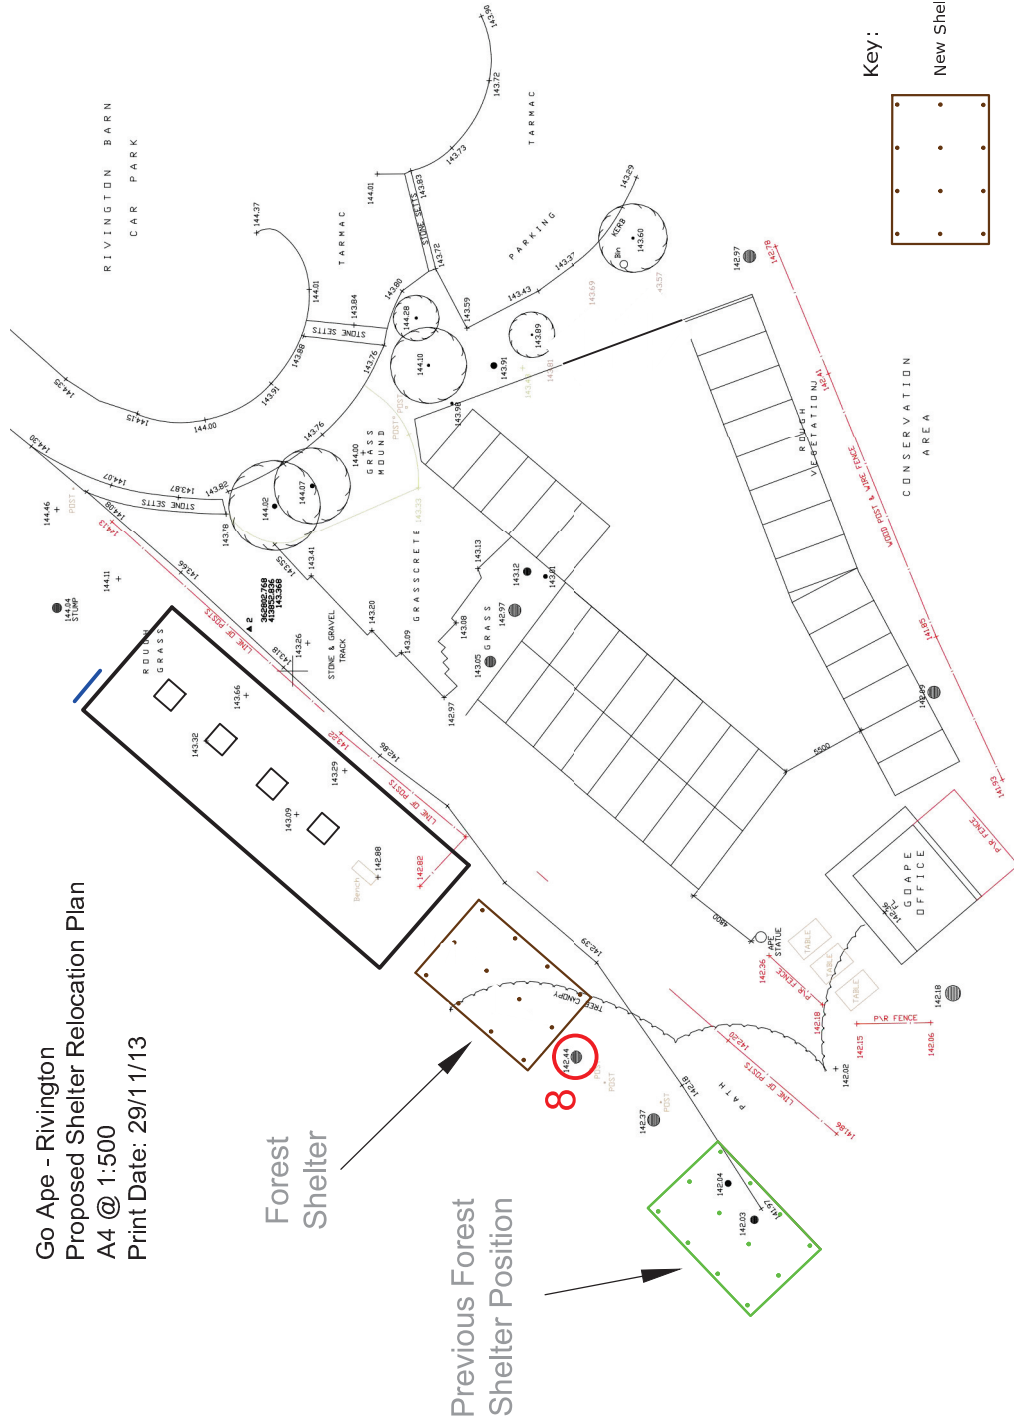

Go Ape - Rivington
 Proposed Shelter Relocation Plan
 A4 @ 1:500
 Print Date: 29/11/13

Forest Shelter

Previous Forest Shelter Position

Key:

New Shelter

Horse Tether Fence

8 ○ Trees which will need arboricultural work